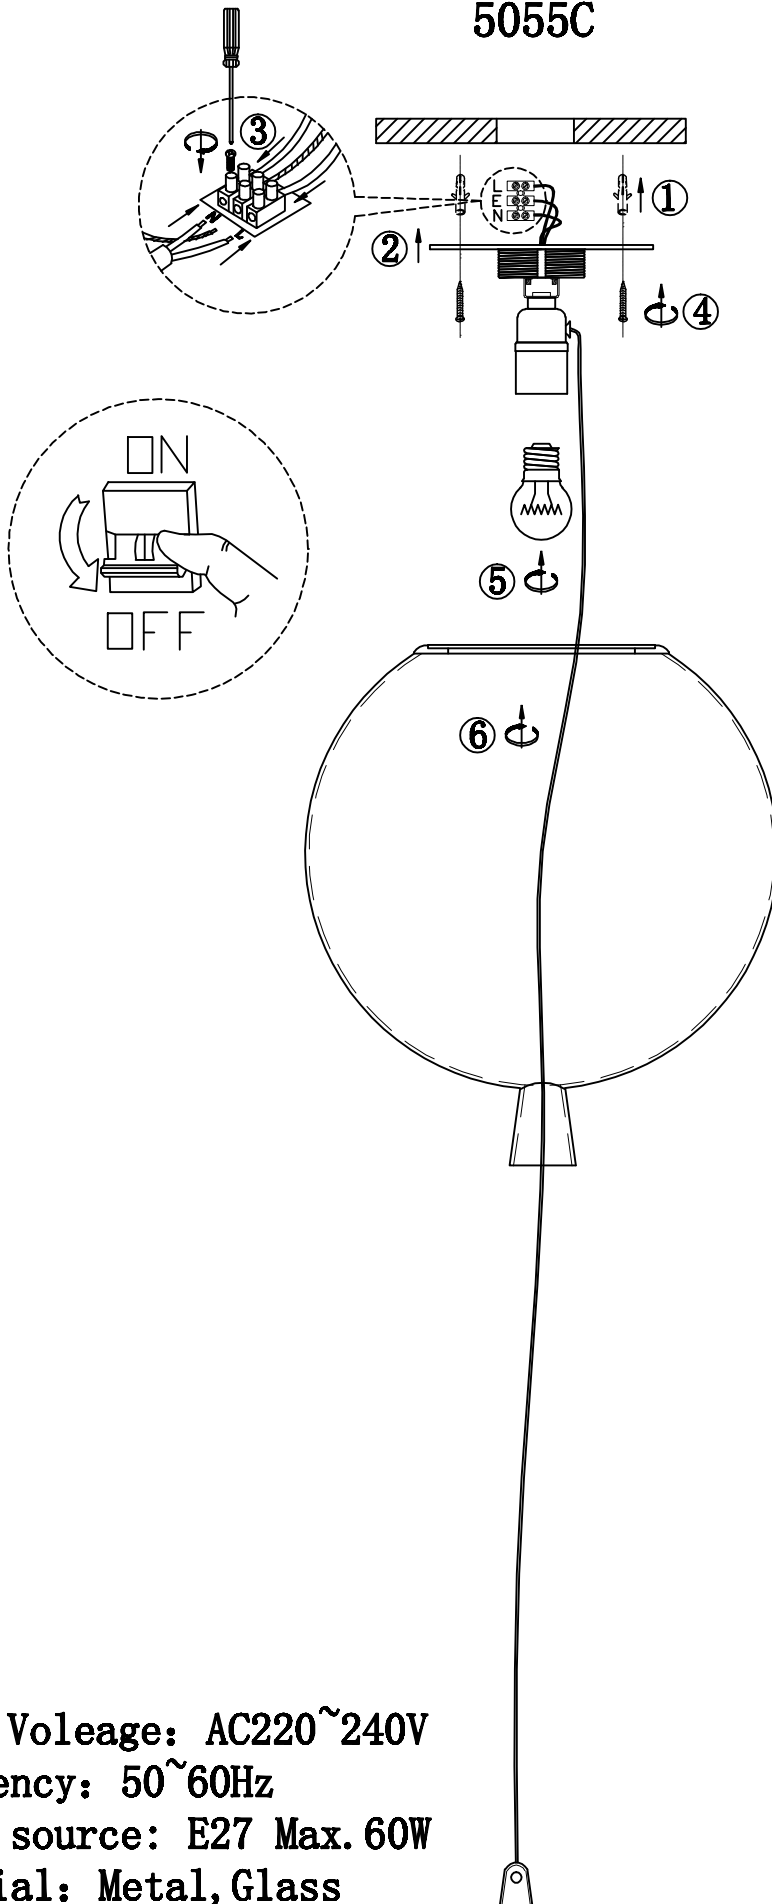

# 5055C

1. Rated Voltage: AC220~240V
2. Frequency: 50~60Hz
3. light source: E27 Max. 60W
4. Material: Metal, Glass